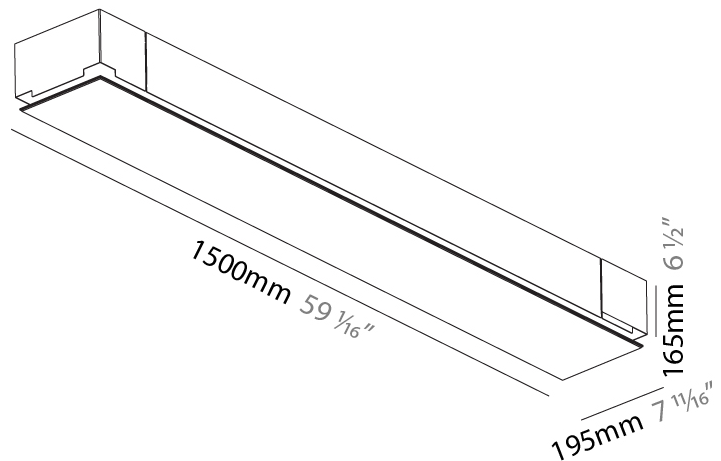

Series: Pi2
Subseries: Pi2 Whiteline
Brand: Prolight
Division: Architectural
Mounting Type: Trimless
Mounting Location: Ceiling
Subcategory: Ambient

PHYSICAL

Shape: Rectangle
Length (mm): 1500
Length (in): 59 1/16
Width (mm): 195
Width (in): 7 11/16
Depth (mm): 165
Depth (in): 6 1/2
Ceiling Thickness (mm): 10 / 12.5 / 15 / 25 / 30
Ceiling Thickness (in): 3/8 or 1/2 or 9/16 or 1 or 1 3/16
Min. Recessing Depth (mm): 180
Min. Recessing Depth (in): 7 1/16
Light Distribution: Direct
Weight (kg): 9.7
Weight (lbs): 21.34
Diffuser: PMMA - Opal
Fixture Material: Extruded Aluminum / Steel
Cut-out Measurements: 1535mm / 60 7/16" x 230mm / 9 1/16"
Upon Request: Unique Sizes Unique Ceiling Thickness Unique Mounting Depth Spot Inserts

ELECTRICAL

Lamp Type: LED (Zhaga Standard)
Total Output Wattage (W): 47.8
Dimming: [Tri-Mode (Non-Dimming and Phase Dimming (120Vac only) and 0-10V Dimming)](#)
Driver Included: Yes
Driver Location: Integrated
Driver Type: Constant Current - Universal
Driver Class: Class 2
Input Voltage (V): 120 - 277
Constant Current (MA): 500

LED

Color Temperature (°K): [3000](#) / [3500](#) / [4000](#)
Max. Delivered Lumen (lm): 3890 / 4194 / 4280
CRI: >80 CRI
Efficiency (%): 0.611
Lamp Life (hrs): 50000
Upon Request: RGB-W Tunable White Special Color Temperature CRI90

OPTICAL

RATINGS AND CERTIFICATIONS

Certified By: Certified for North American Standards
IP rating: IP20

PROJECT
TYPE
SPECIFIER
QUANTITY
DATE